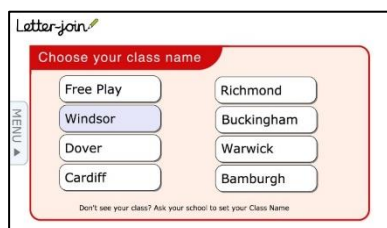

Choose a Classroom

Once logged-in, choose your child's classroom and you can use Letter-join's resources and fun activities to reinforce the handwriting we teach at school. You can trace over the letters and words and play the games on your tablet.

We are limited to the number of users who can log in to this account, so please do not share these log-in details.